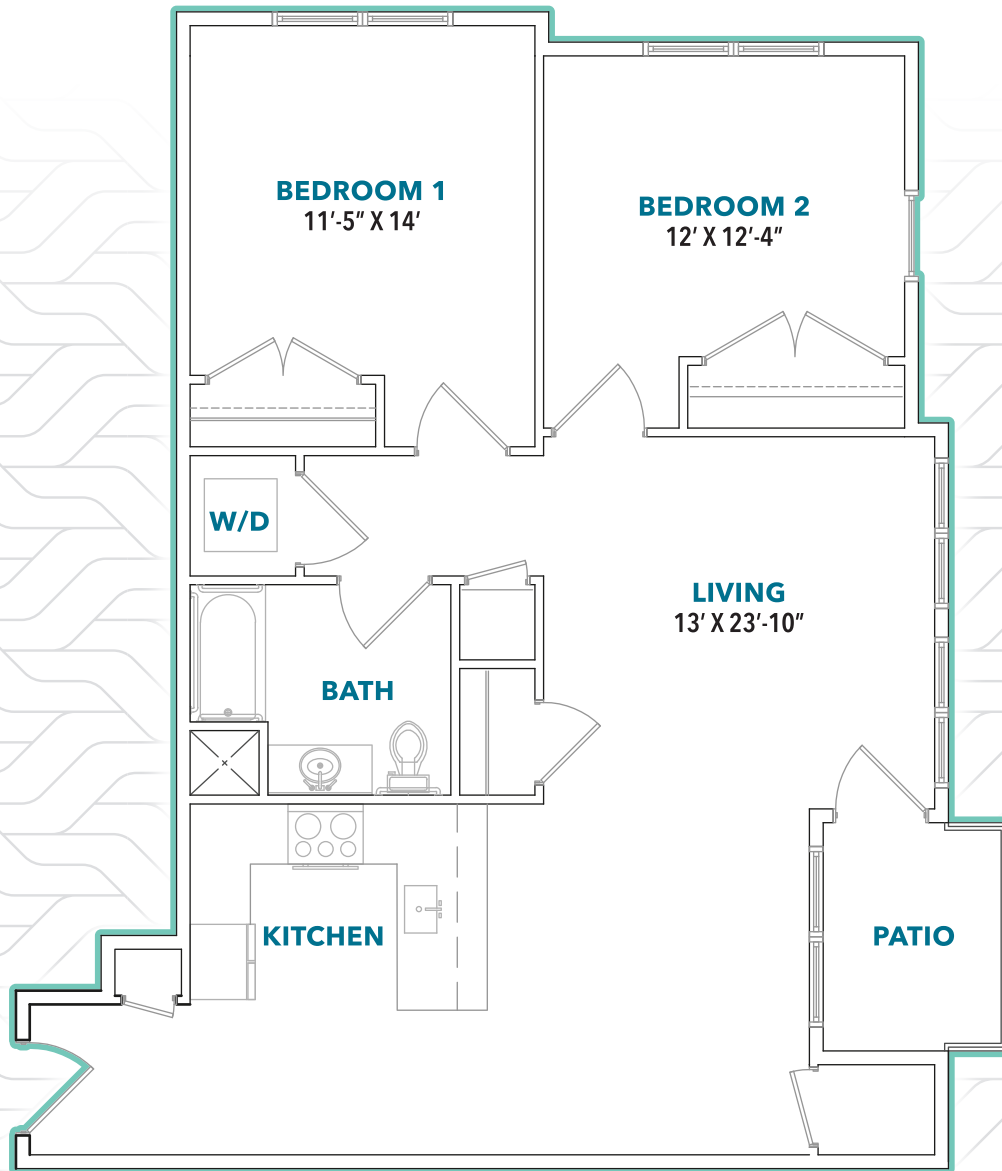

ACTIVE ADULT RESIDENCES FOR LEASE
BLUESTONE PARC
at the commons

UNIT F
2 BEDROOM
935 SQ. FT.

These are artists renderings only. All layout and dimensions are approximate and subject to change. Not fully to scale.