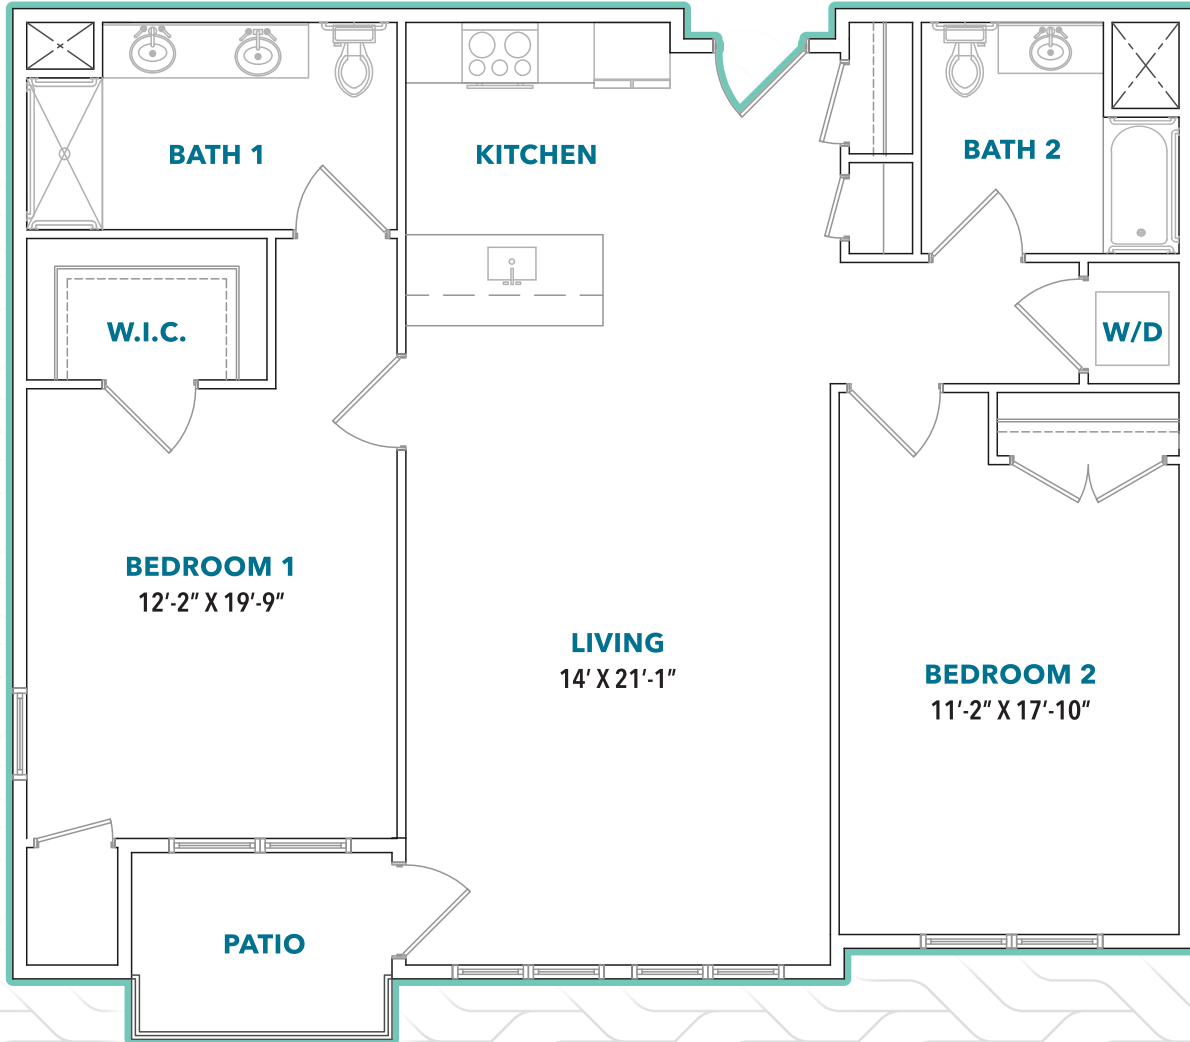

ACTIVE ADULT RESIDENCES FOR LEASE
BLUESTONE PARC
at the commons

UNIT E
2 BEDROOM
1,161 SQ. FT.

First Floor Only

These are artists renderings only. All layout and dimensions are approximate and subject to change. Not fully to scale.