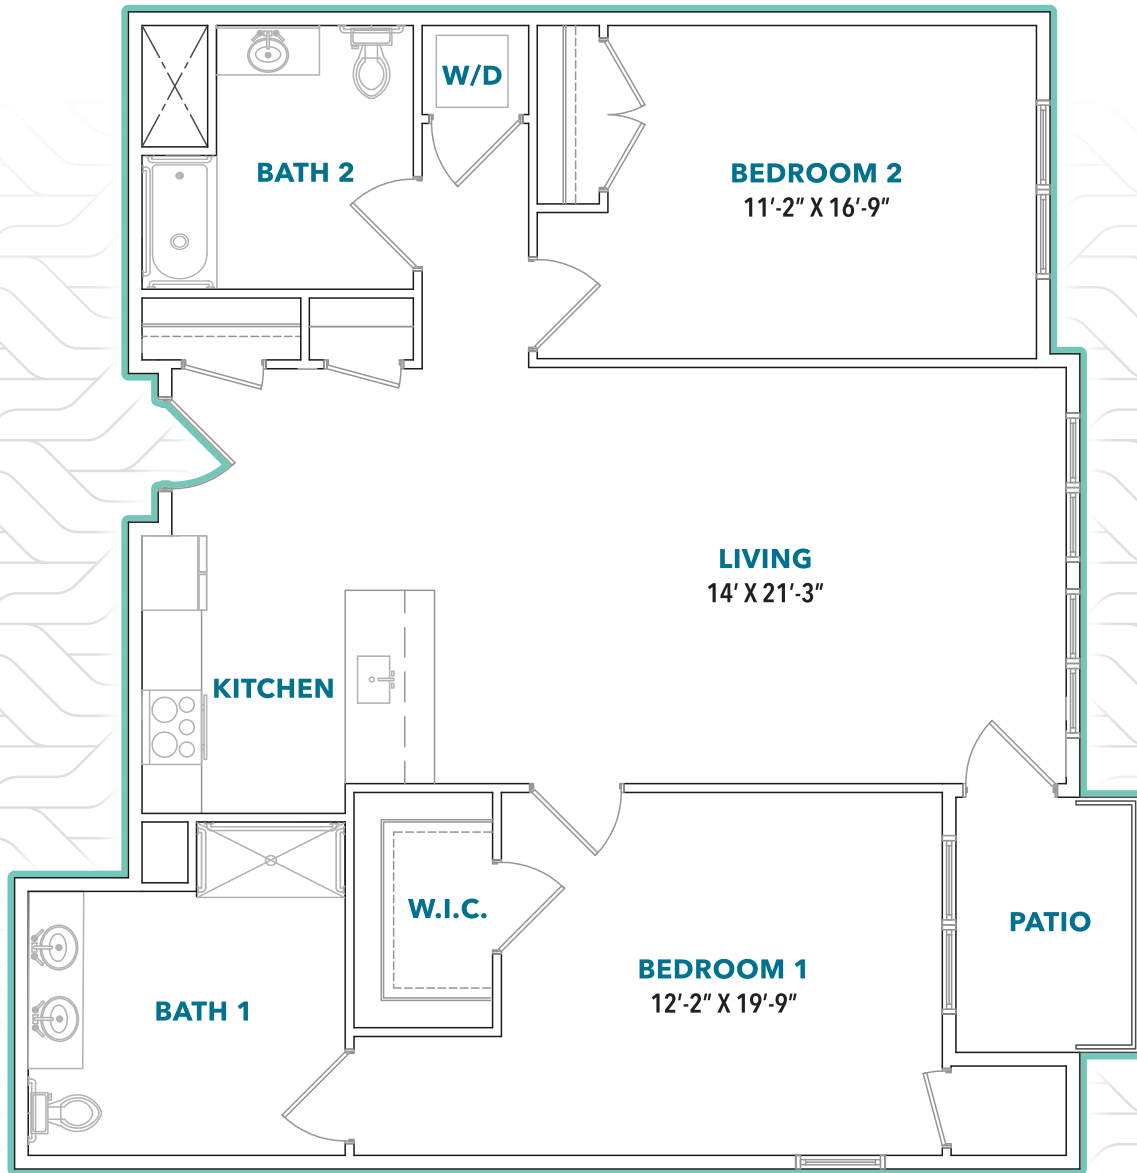

ACTIVE ADULT RESIDENCES FOR LEASE
BLUESTONE PARC
at the commons

UNIT D
2 BEDROOM
1,203 SQ. FT.

These are artists renderings only. All layout and dimensions are approximate and subject to change. Not fully to scale.