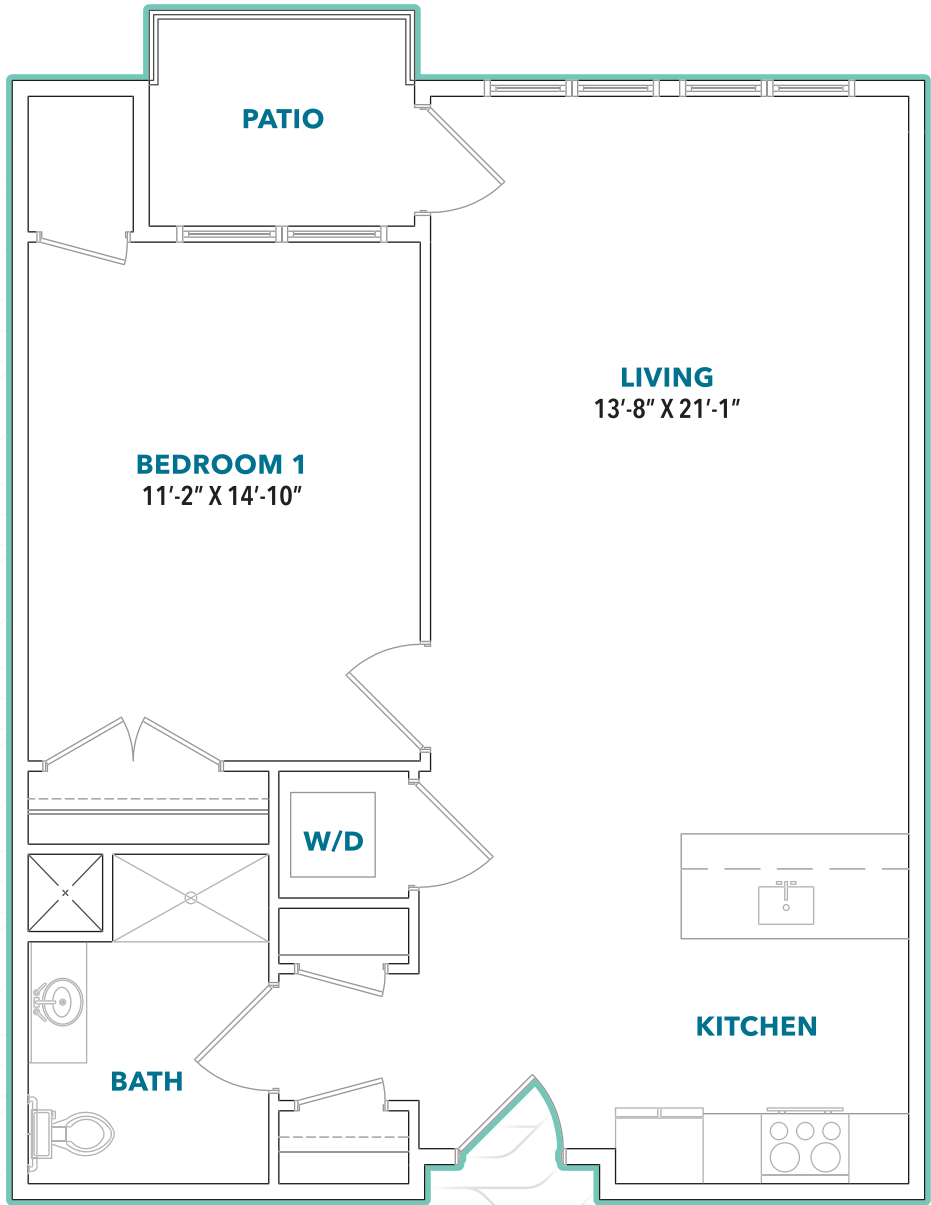

ACTIVE ADULT RESIDENCES FOR LEASE
BLUESTONE PARC
at the commons

UNIT B
1 BEDROOM
773 SQ. FT.

These are artists renderings only. All layout and dimensions are approximate and subject to change. Not fully to scale.