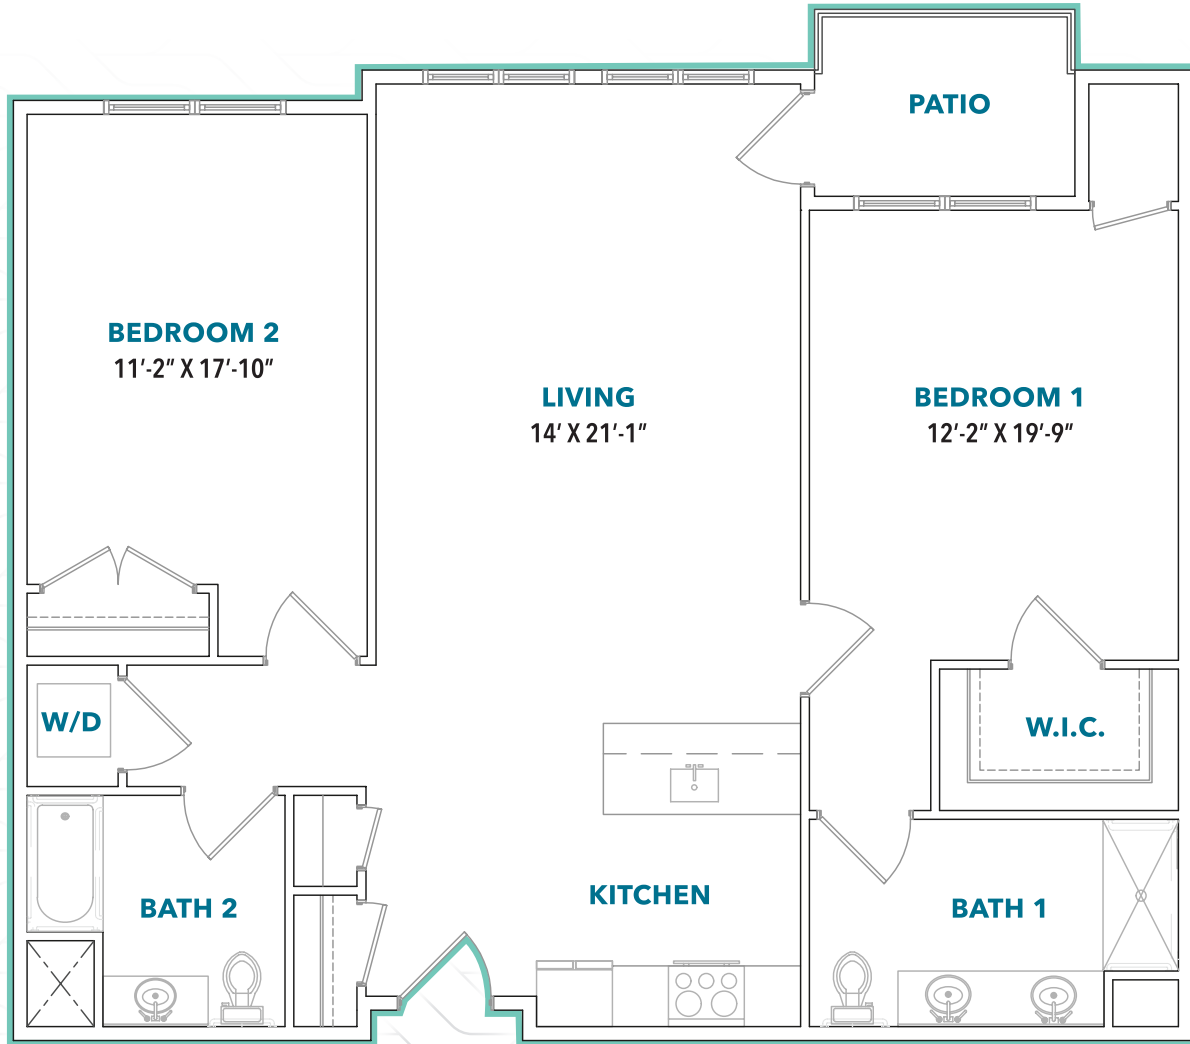

ACTIVE ADULT RESIDENCES FOR LEASE
BLUESTONE PARC
at the commons

UNIT A
2 BEDROOM
1,161 SQ. FT.

These are artists renderings only. All layout and dimensions are approximate and subject to change. Not fully to scale.