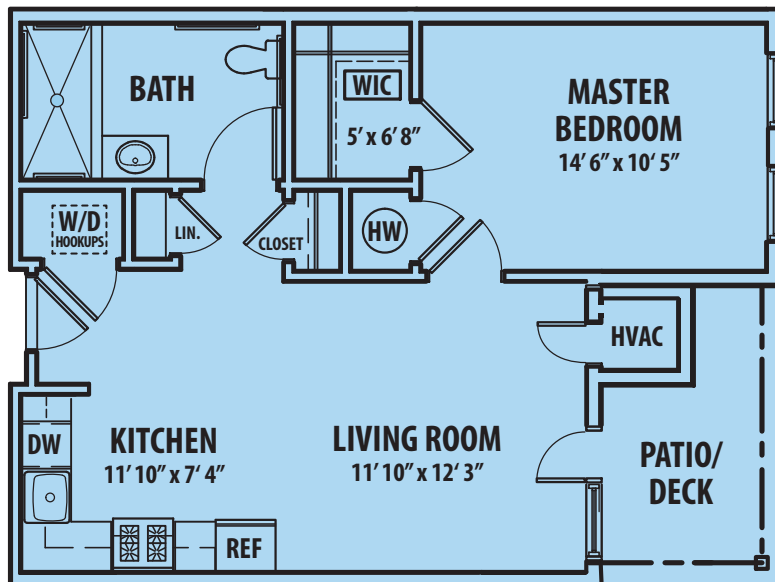

ACTIVE ADULT RESIDENCES FOR LEASE

BLUESTONE
commons

One Bedroom Layouts

Model J – 1 Bedroom, 1 bath, 849 Sq. Ft.

BUILDING 3

BUILDING 2

Model GG – 1 Bedroom, 1 bath, 621 Sq. Ft.

BUILDING 1