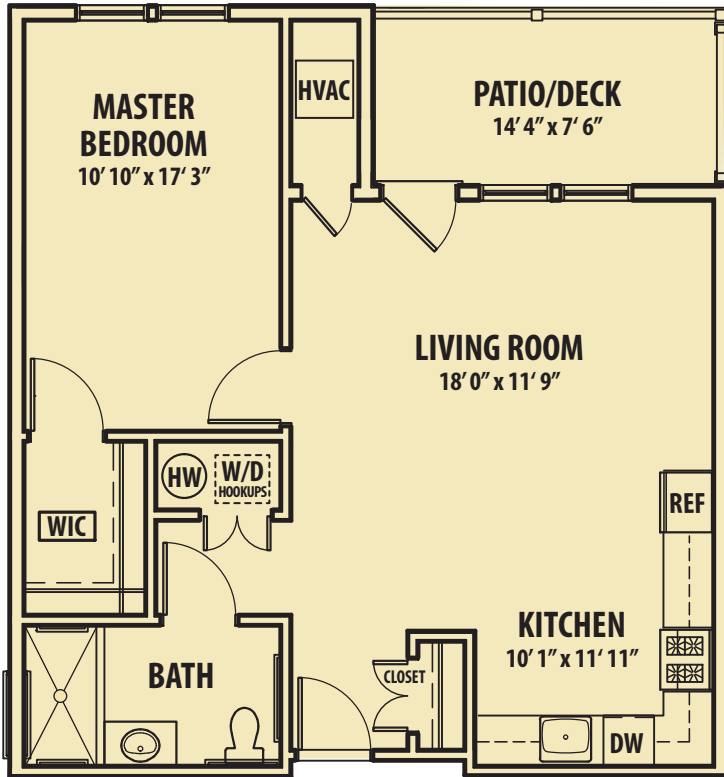

ACTIVE ADULT RESIDENCES FOR LEASE

BLUESTONE
commons

One Bedroom Layouts

Model J – 1 Bedroom, 1 bath, 849 Sq. Ft.

BUILDING 3

BUILDING 2

Model GG – 1 Bedroom, 1 bath, 621 Sq. Ft.

BUILDING 1